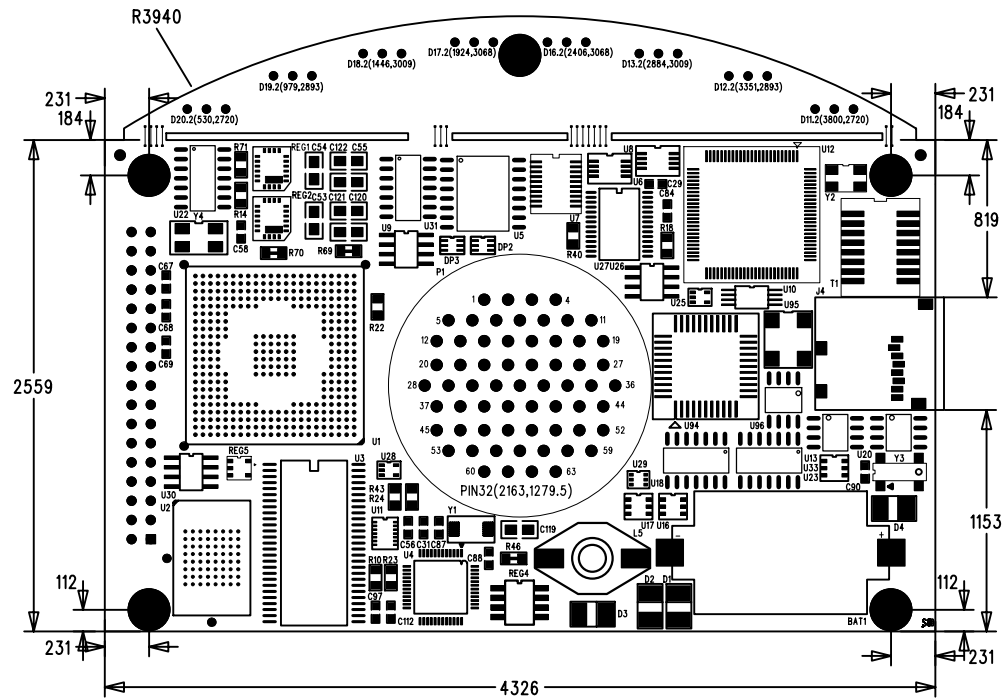

# MICRO\_POD REVO

# MICRO POD PROFILE VIEW