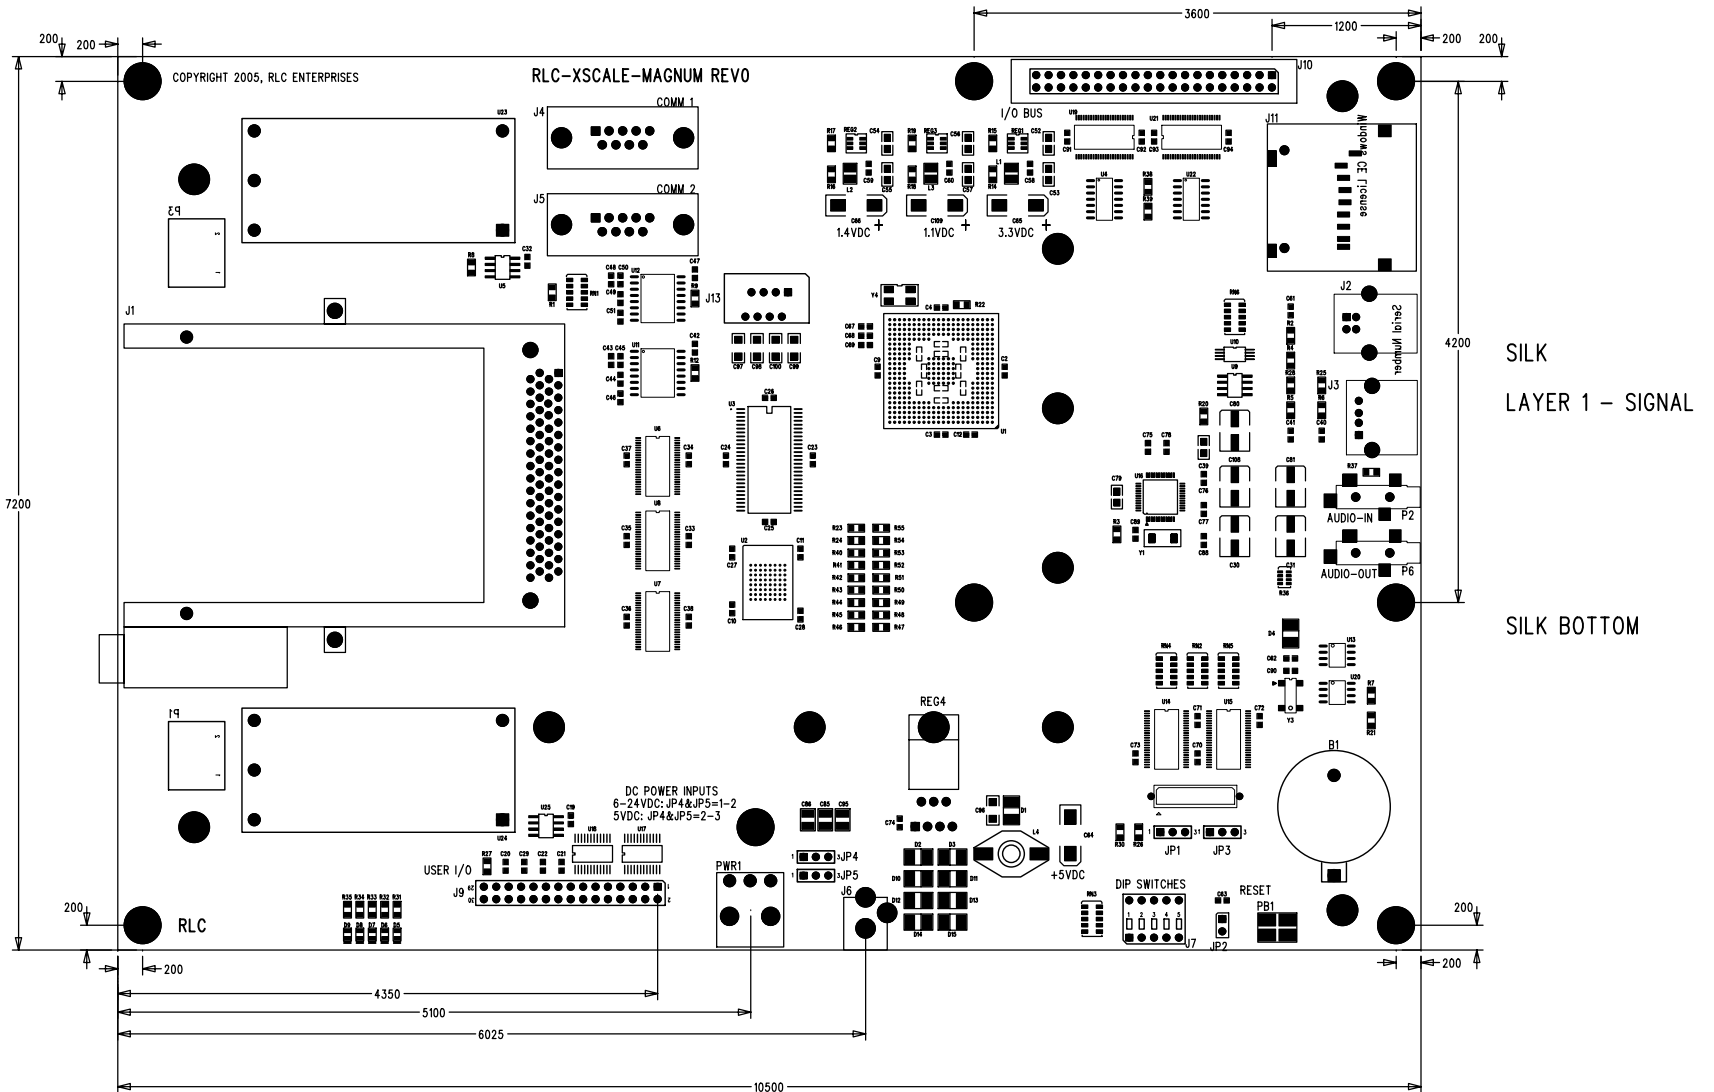

# RLC XSCALE MAGNUM REVO

UNITS IN MILS  
 8 LAYER BOARD  
 5 MIL TRACE  
 7 MIL SPACING

Maximum Depth: 1.5"