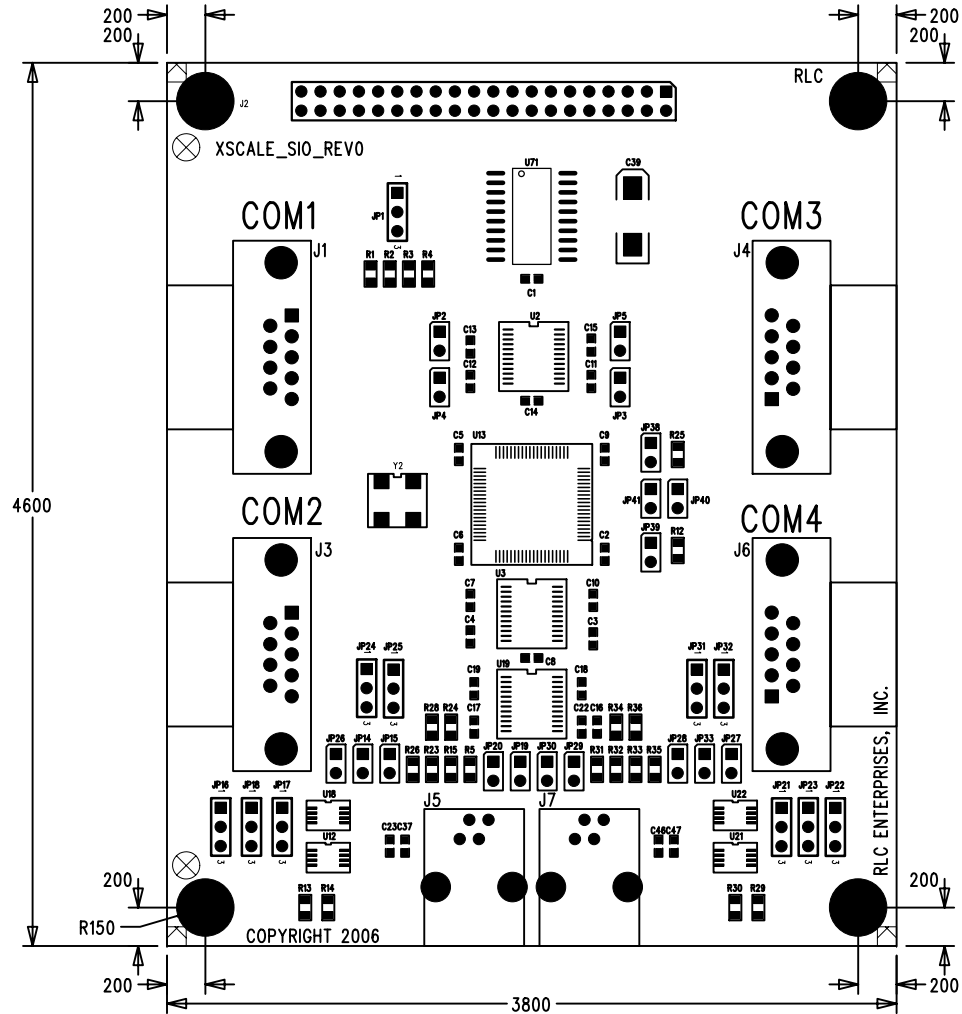

XSCALE_SIO_REV0

7 MIL SPACING
7 MIL TRACE WIDTH
DIMENSIONS IN MILS

TOP SILK SCREEN
TOP COPPER

RLC ENTERPRISES, INC.